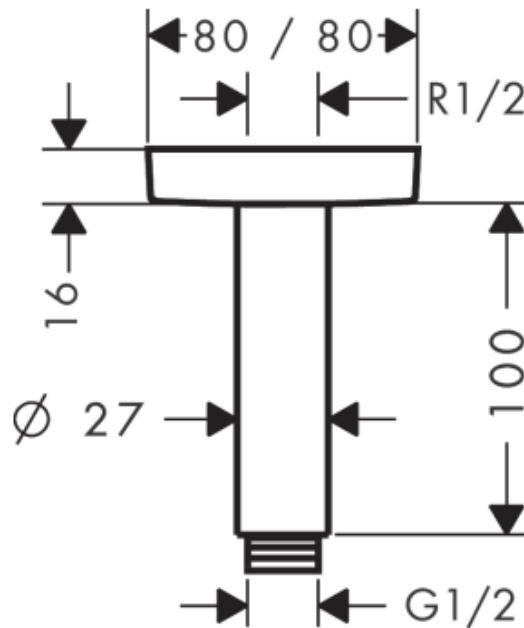

SPECIFICATION SHEET - fittings

BRAND:	hansgrohe	Product Photo:
ORIGIN:	Germany	
SERIES:	Overhead Showers	
PRODUCT DESCRIPTION:	Wall arm 389mm	
MODEL No.	27467 000	
FINISH/COLOUR:	Chrome-plated	
DIMENSIONS:		
OPTIONAL MATCHING PARTS:		

Technical Informations: Suitable for continous flow water heater

REMINDER:	Pipe flushing must be done before faucets are installed. Failure to do so voids the warranty.
	Do not use cleaners containing abrasive cleansers, ammonia, bleach, acids, waxes, alcohol, solvents or other products not recommended for chrome.
	All information is for reference only, installation shall always be based on the actual product delivered.